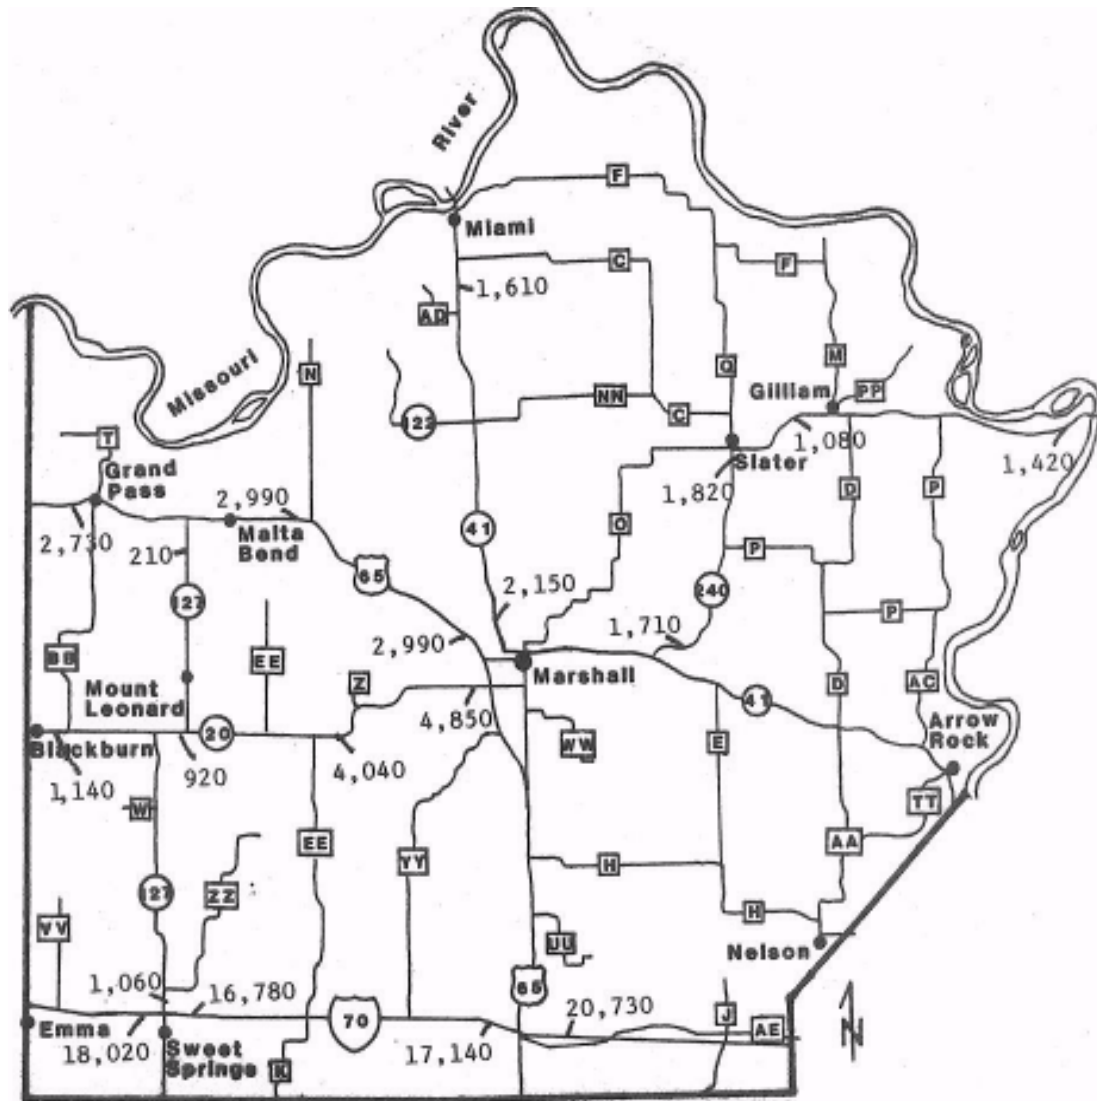

EVACUATION ROUTES IN SALINE COUNTY

Primary	Secondary
<u>Routes</u>	<u>Routes</u>
I-70	MO 20
US 65	MO 127
	MO 41
	MO 240

*The traffic count is noted beside the highways.