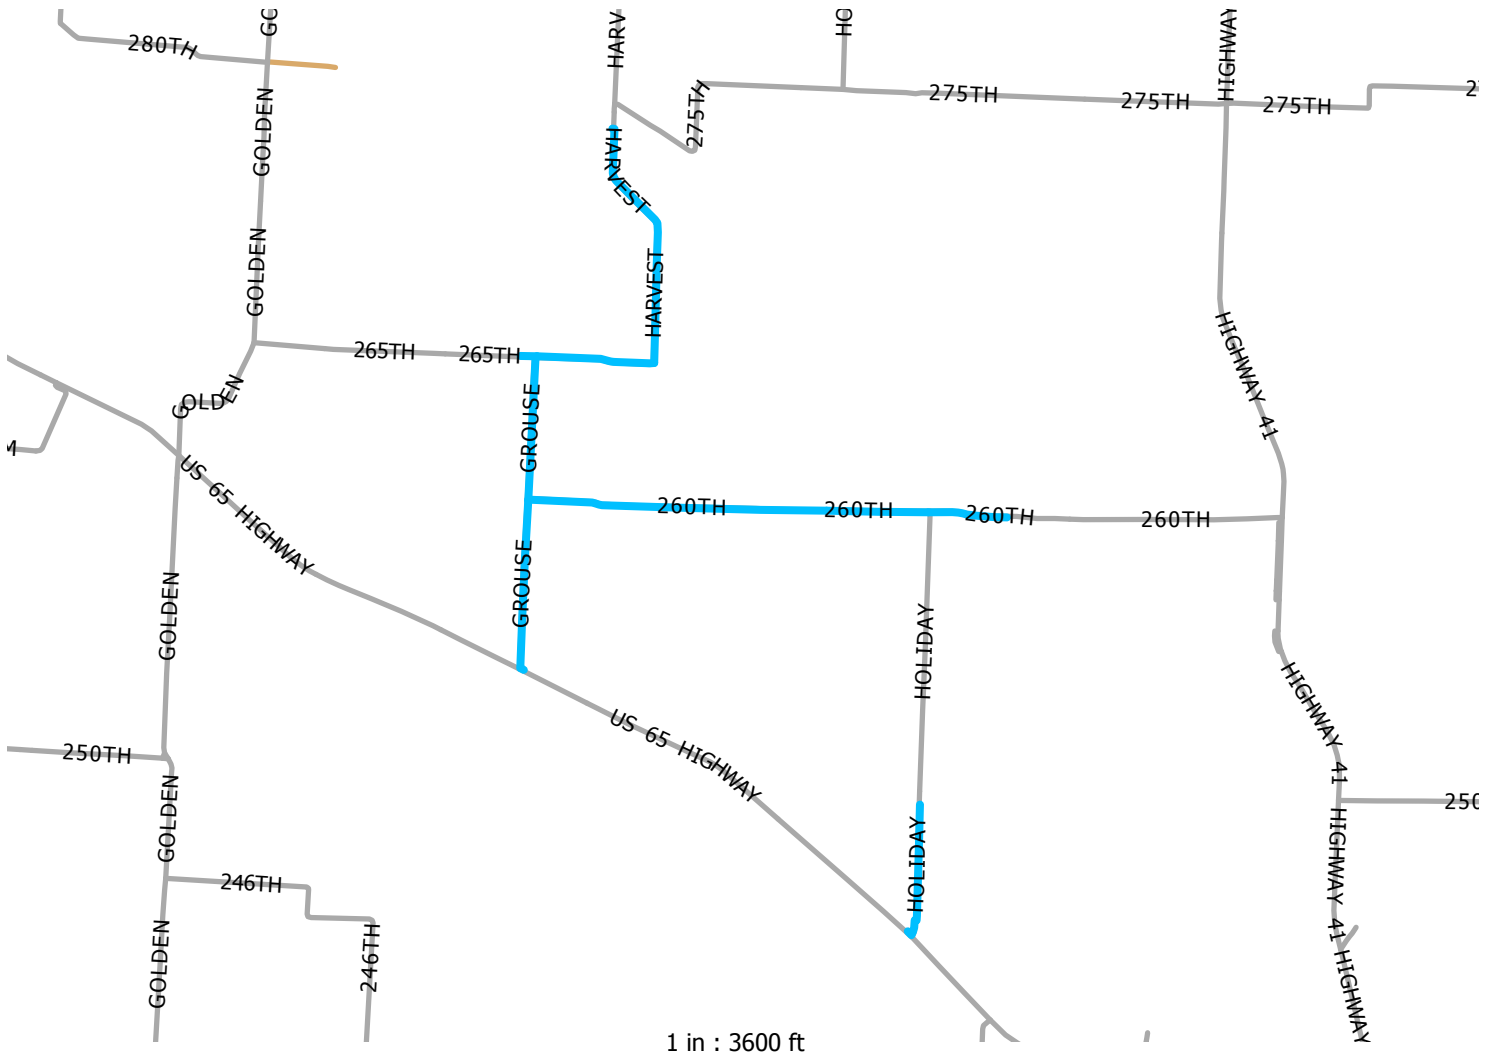

# 65 North #1 Overview

- Easement issues: none known
- Highway permits: US65
- Pedestals: 12
- Pull Boxes: 14
- Approx. Footage: 24,800'