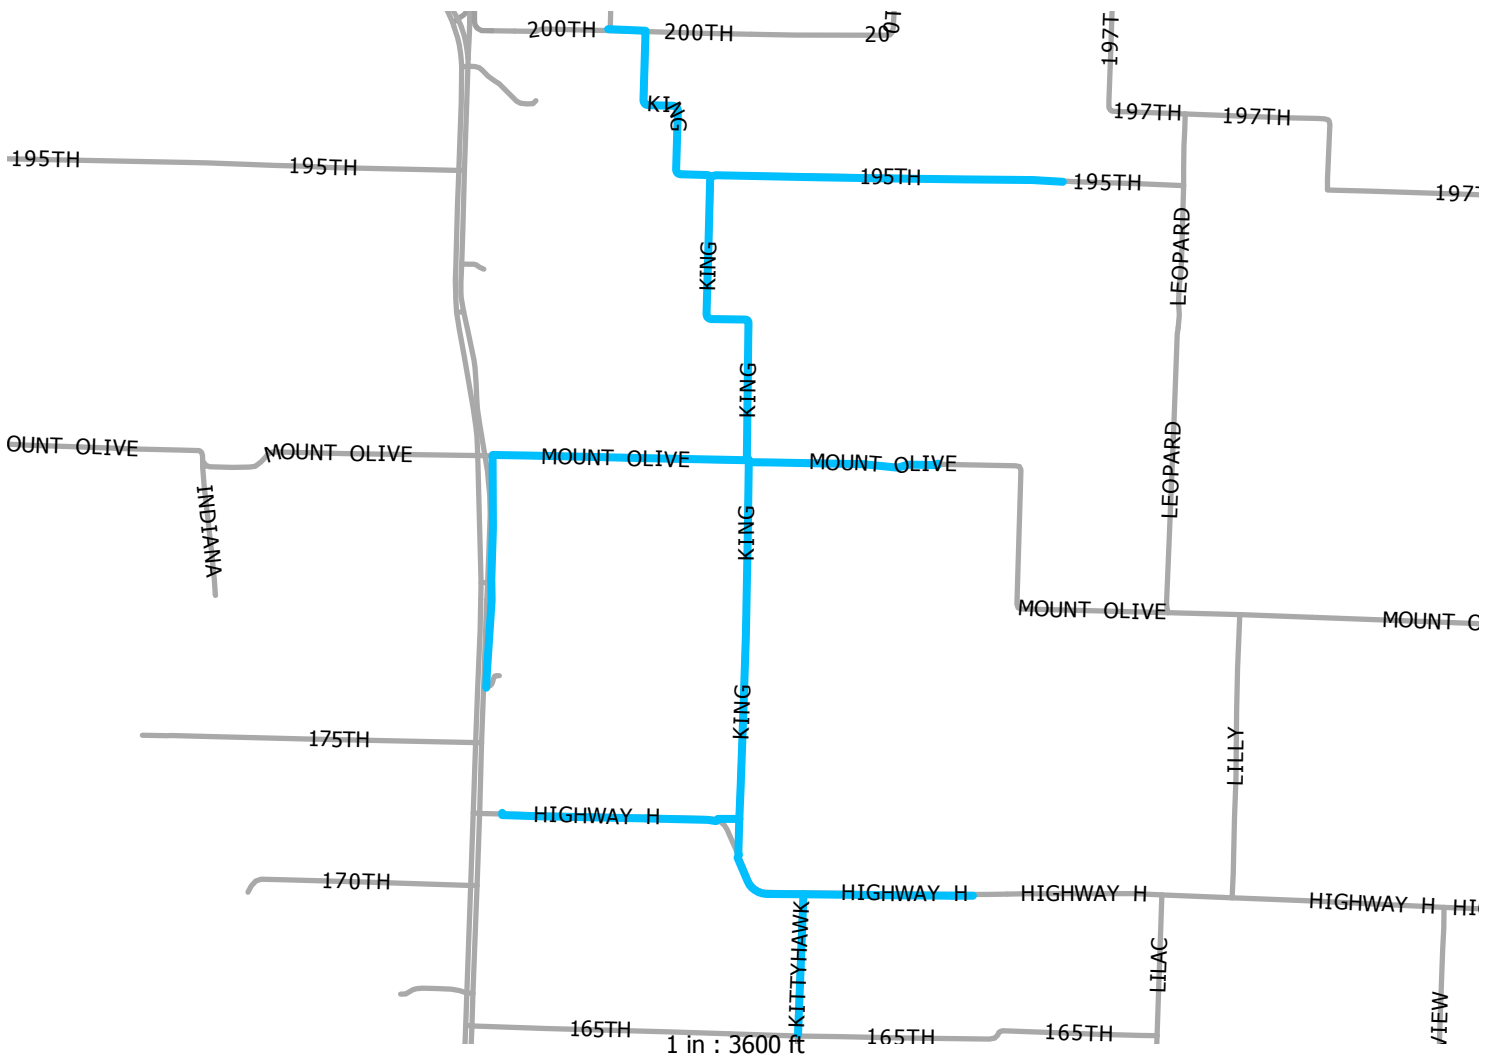

King Overview

Easement issues: none known
Highway permits: Highway 65 and H
Pedestals: 29
Pull Boxes: 15
Approx. Footage: 49,300'