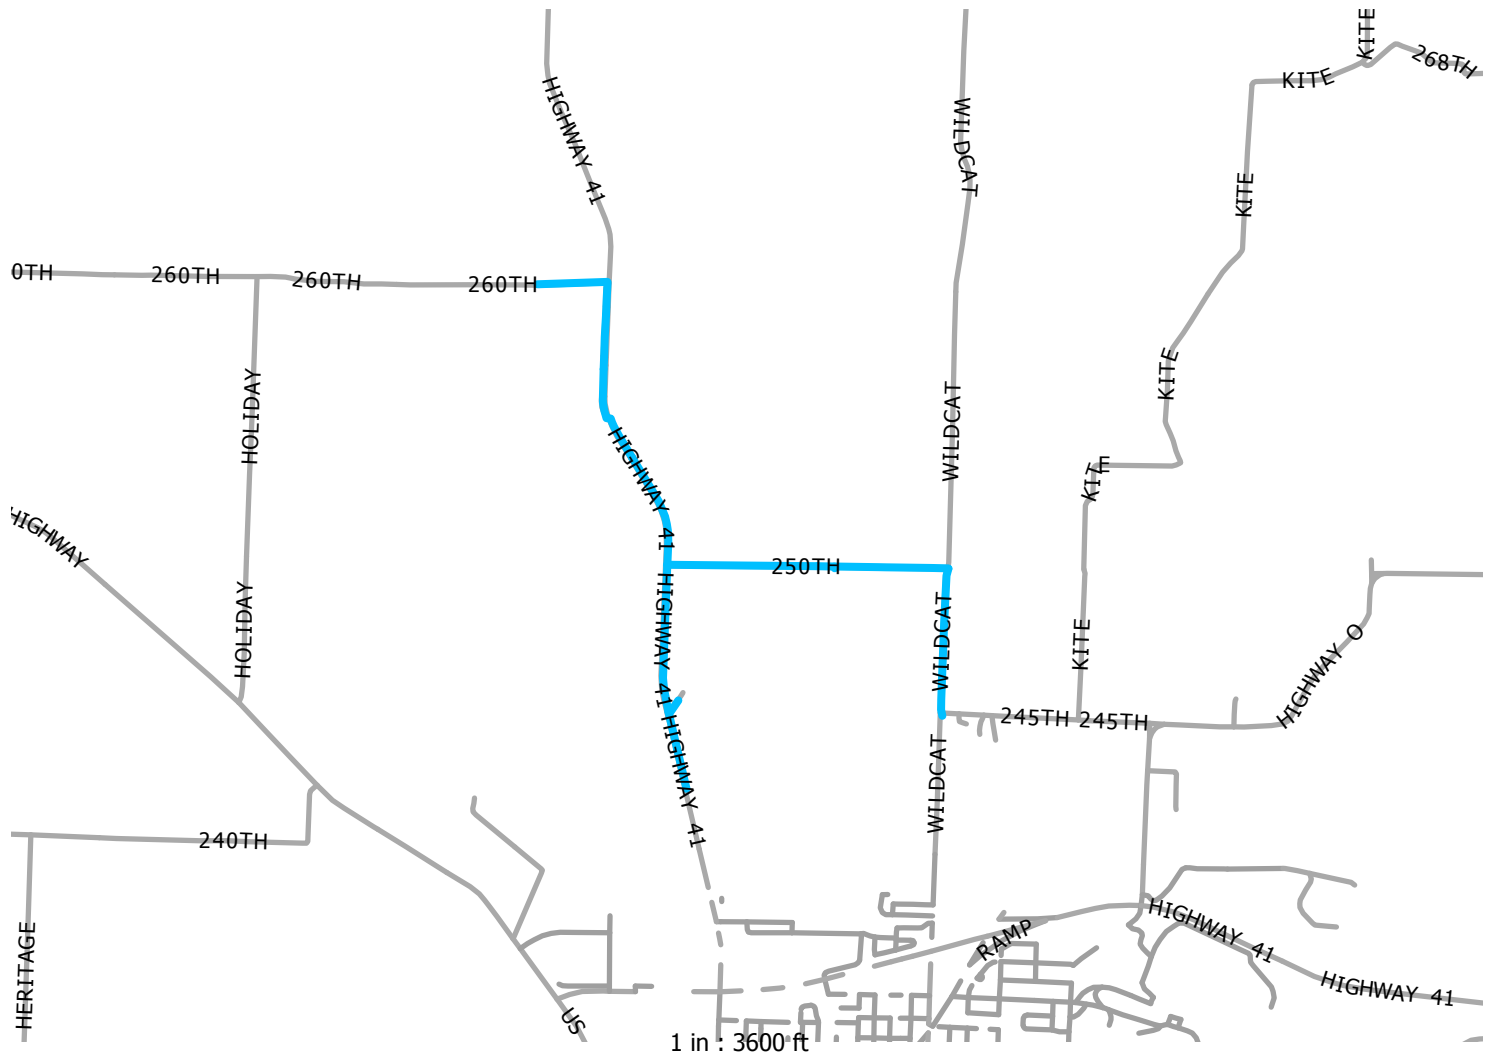

Wildcat Overview

- Easement issues: None known
- Highway permits: Highway 41
- Pedestals: 20
- Pull Boxes: 10
- Approx. Footage: 19,600'